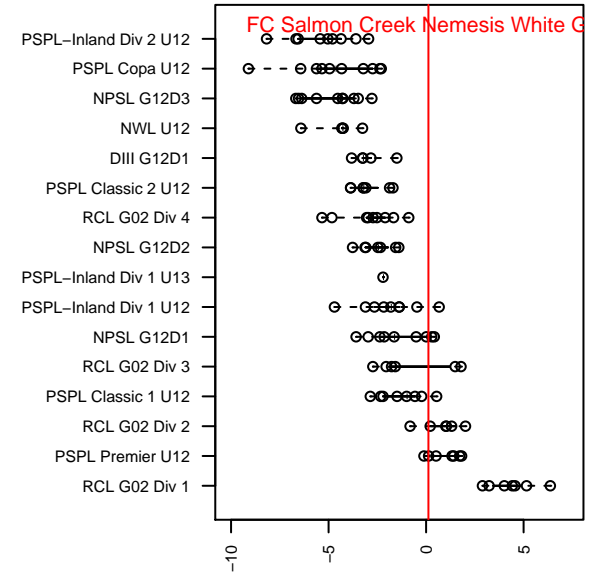

# FC Salmon Creek Nemesis White G02

FC Salmon Creek  
 Salmon Creek, WA  
 G02 total strength=808  
 attack=1.33 defense=0.79  
 fall league = OPL Premier U12  
 spr league = Spr OPL Zig Zag Div U12

alt names used:  
 FC SALMON CREEK NEMESIS 02 WHITE (W.  
 FCSC Nemesis 02 Yellow  
 FCSC G02 Nemesis White  
 FC SALMON CREEK NEMESIS 02 YELLOW  
 FC Salmon Creek Nemesis 02 White  
 FC SALMON CREEK NEMESIS 02 WHITE (W.  
 FC Salmon Creek Nemesis 02 White  
 FCSC NEMESIS 02 WHITE (WA)

Venues played:  
 2014 Cascadia Challenge GU12 Gold  
 2014 Oswego Nike Cup Gold U12  
 2014 Bend Premier Cup U12G GOLD U12  
 2014 Mt Hood Challenge U12  
 2014 NWCL U12  
 2014 OPL Premier Division U12  
 2014 Spr OPL Zig Zag Division U12  
 2014 WA Cup GU12 Gold/Platinum U12

**FC Salmon Creek Nemesis White G02**  
 Dots are actual minus expected GF (blue circles) and GA (red triangles).  
 Blue line is smoothed change in attack strength. Red is smoothed change in defense strength.

**attack and defense variance (black dot)  
relative to other teams  
and top 10 in region**

**attack and defense rating  
relative to others at age  
and all opponents in last 13 months**

**Performance relative to 13 month average**